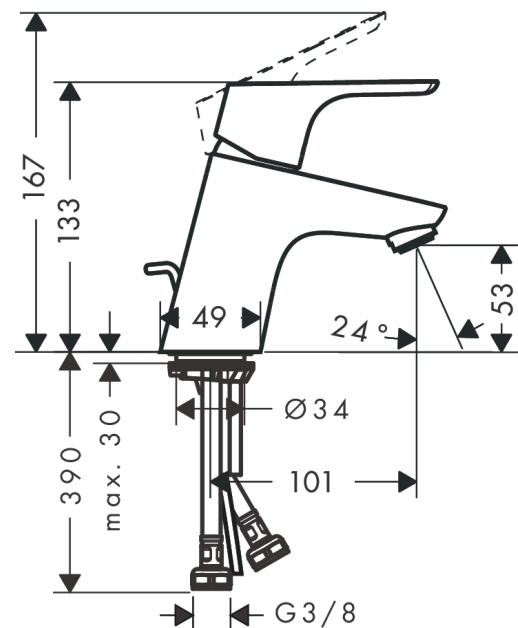

### product features

- consists of: single lever basin mixer, waste set
- ComfortZone 70
- projection: 101 mm
- spout height: 53 mm
- spray type: normal spray
- maximum flow rate at 3 bar: 5 l/min
- ceramic cartridge
- temperature limitation adjustable
- suitable for continuous flow water heaters
- pop-up waste set G 1¼
- material waste set: metal
- connection type: G ¾ connections
- connection dimension: DN15
- cold water in middle position

## Scale drawing

**Focus**

**Single lever basin mixer 70 CoolStart with pop-up waste set**

Finish: **Chrome** Article Number: **31539000**

**Flowchart**